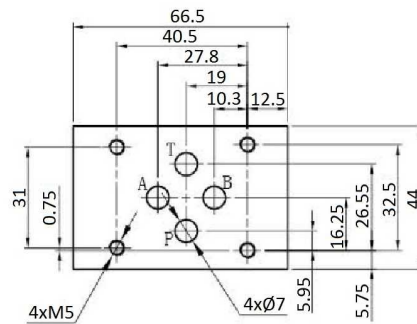

Solenoid valves

Solenoid valve NG6 with lever

Solenoid valve NG6 with lever - Spool n°1

Page: 1/1

Part n°	Size	Voltage (V)	Max. flow (l/min)	Max. Press. (bar)
KVNG6EM-1-12CC H	NG-6	12 VDC	60	315
KVNG6EM-1-24CC H	NG-6	24 VDC	60	315
KVNG6EM-1-110CA H	NG-6	110 VAC	60	315
KVNG6EM-1-220CA H	NG-6	220 VAC	60	315