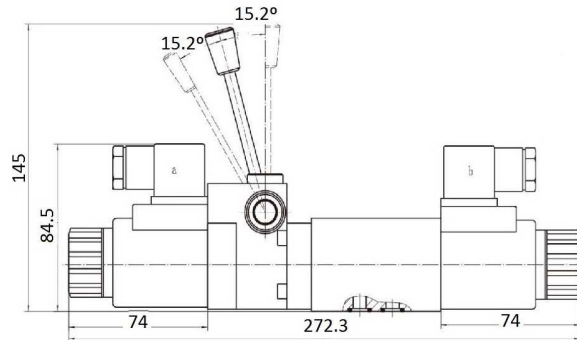

Solenoid valves

Solenoid valve NG6 with lever

Solenoid valve NG6 with lever - Spool n°1

Page: 1/1

Part n°	Size	Voltage (V)	Max. flow (l/min)	Max. Press. (bar)
KVNG6EM-1-12CC H	NG-6	12 VDC	60	315
KVNG6EM-1-24CC H	NG-6	24 VDC	60	315
KVNG6EM-1-110CA H	NG-6	110 VAC	60	315
KVNG6EM-1-220CA H	NG-6	220 VAC	60	315