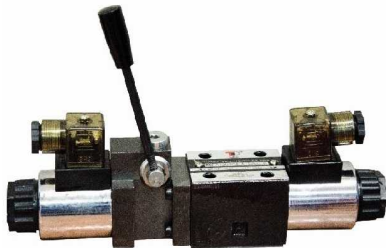

Solenoid valves

Solenoid valve NG6 with lever

Solenoid valve NG6 with lever - Spool n°1

Page: 1/1

Part n°	Size	Voltage (V)	Max. flow (l/min)	Max. Press. (bar)
KVNG6EM-1-12CC H	NG-6	12 VDC	60	315
KVNG6EM-1-24CC H	NG-6	24 VDC	60	315
KVNG6EM-1-110CA H	NG-6	110 VAC	60	315
KVNG6EM-1-220CA H	NG-6	220 VAC	60	315